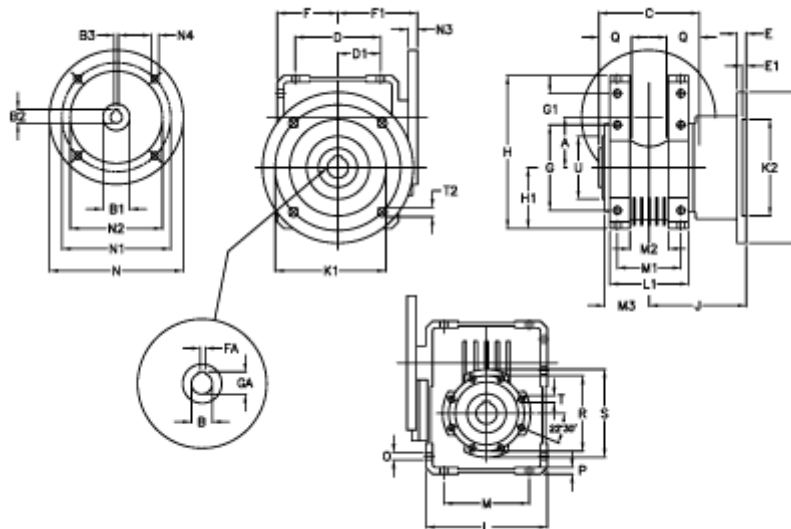

Article number: 392208602344036

Description: Worm Gear with Torque Limiter
W86 L2-UF-23-P100 B5

Measures

A = 86.90	E = 15	H = 245.5	M = 144	N4 = 12,5	U = 110
B = 35	E1 = 6	H1 = 100.0	M1 = 101	O = 11.5	
B1 E7 = 28	F = 100	J = 151.0	M2 = 57	P = 11	
B2 = 31.3	F1 = 136	K = 210	M3 = 65	Q = 45	
B3 H9 = 8	FA = 10	K1 = 176	N = 250	R = 130	
C = 140	G = 144	K2 = 152	N1 = 215	S = 150	
D = 144.0	G1 = 45.5	L = 200	N2 = 180	T = M10x18	
D1 = 72.0	GA = 38.3	L1 = 125	N3 = 13.0	T2 = 12.5	